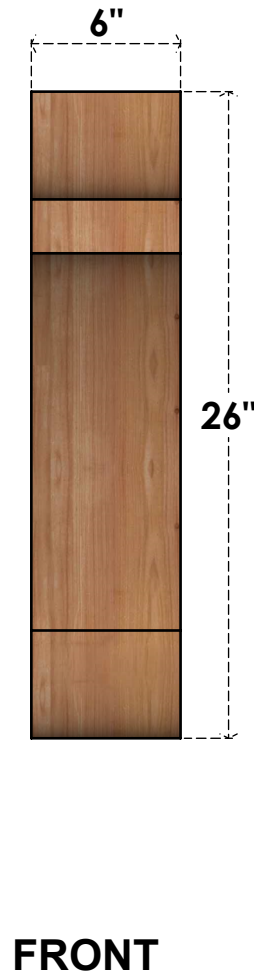

BRC06X18X26OLY00RWR

6"W X 18"D X 26"H OLYMPIC ROUGH SAWN BRACE, WESTERN RED CEDAR

EKENA MILLWORK
 2300 WEST MAIN ST.
 CLARKSVILLE, TX 75426
 TOLL FREE: 866-607-0453
 WWW.EKENAMILLWORK.COM

NOTES

1. INSTALLATION TO BE COMPLETED IN ACCORDANCE WITH MANUFACTURER'S SPECIFICATIONS.
2. DRAWING MAY NOT BE TO SCALE
3. THIS DRAWING IS INTENDED FOR DESIGN AND PLANNING PURPOSES ONLY.
4. ALL INFORMATION CONTAINED HEREIN WAS CURRENT AT THE TIME OF DEVELOPMENT BUT MUST BE REVIEWED AND APPROVED BY THE PRODUCT MANUFACTURER TO BE CONSIDERED ACCURATE.
5. PRODUCTS ARE NOT KILN DRIED. THIS ITEM IS UNIQUE AND WILL CONTAIN THE NATURAL VARIATIONS THAT THE WOOD SPECIES OFFERS. THIS MAY RESULT IN VARIATIONS UP TO 1/4"