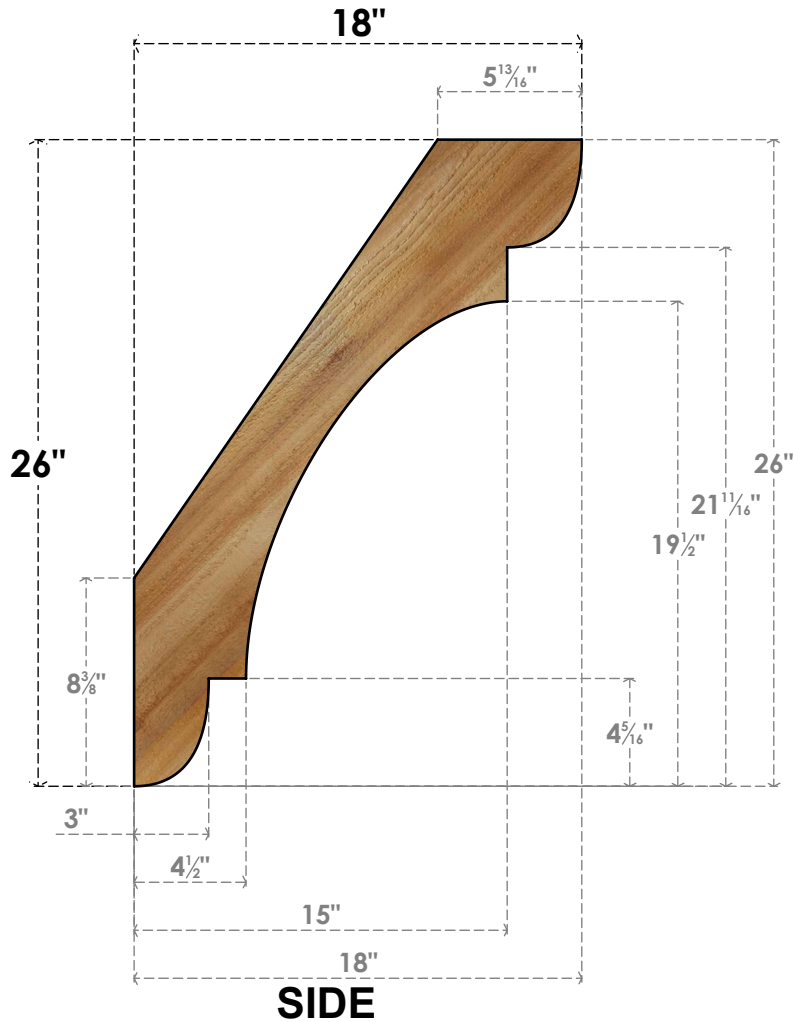

BRC06X18X26OLY00RWR

6"W X 18"D X 26"H OLYMPIC ROUGH SAWN BRACE, WESTERN RED CEDAR

EKENA MILLWORK
 2300 WEST MAIN ST.
 CLARKSVILLE, TX 75426
 TOLL FREE: 866-607-0453
 WWW.EKENAMILLWORK.COM

NOTES

1. INSTALLATION TO BE COMPLETED IN ACCORDANCE WITH MANUFACTURER'S SPECIFICATIONS.
2. DRAWING MAY NOT BE TO SCALE
3. THIS DRAWING IS INTENDED FOR DESIGN AND PLANNING PURPOSES ONLY.
4. ALL INFORMATION CONTAINED HEREIN WAS CURRENT AT THE TIME OF DEVELOPMENT BUT MUST BE REVIEWED AND APPROVED BY THE PRODUCT MANUFACTURER TO BE CONSIDERED ACCURATE.
5. PRODUCTS ARE NOT KILN DRIED. THIS ITEM IS UNIQUE AND WILL CONTAIN THE NATURAL VARIATIONS THAT THE WOOD SPECIES OFFERS. THIS MAY RESULT IN VARIATIONS UP TO 1/4"